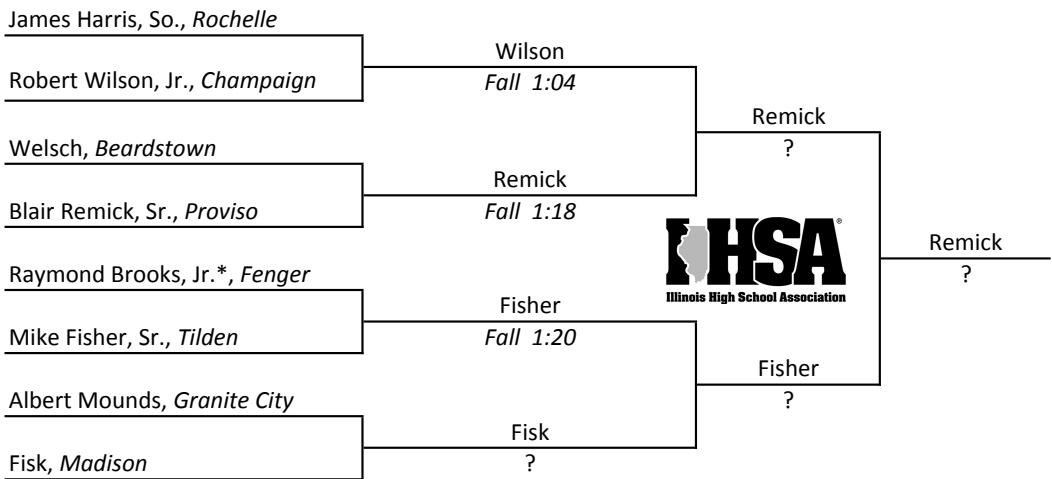

**Weight Class
155 lbs**

1st — Ted Seabrooke, Sr., Proviso
2nd — Bill Vahle, Sr., Alton
3rd — Roy Swanke, Jr., Calumet

IHSA STATE INDIVIDUAL 1938

**Weight Class
185 lbs**

**1st —Blair Remick, Sr., Proviso
2nd —Bob Wilson, Jr. Champaign
3rd —Mike Fisher, Sr. Tilden**