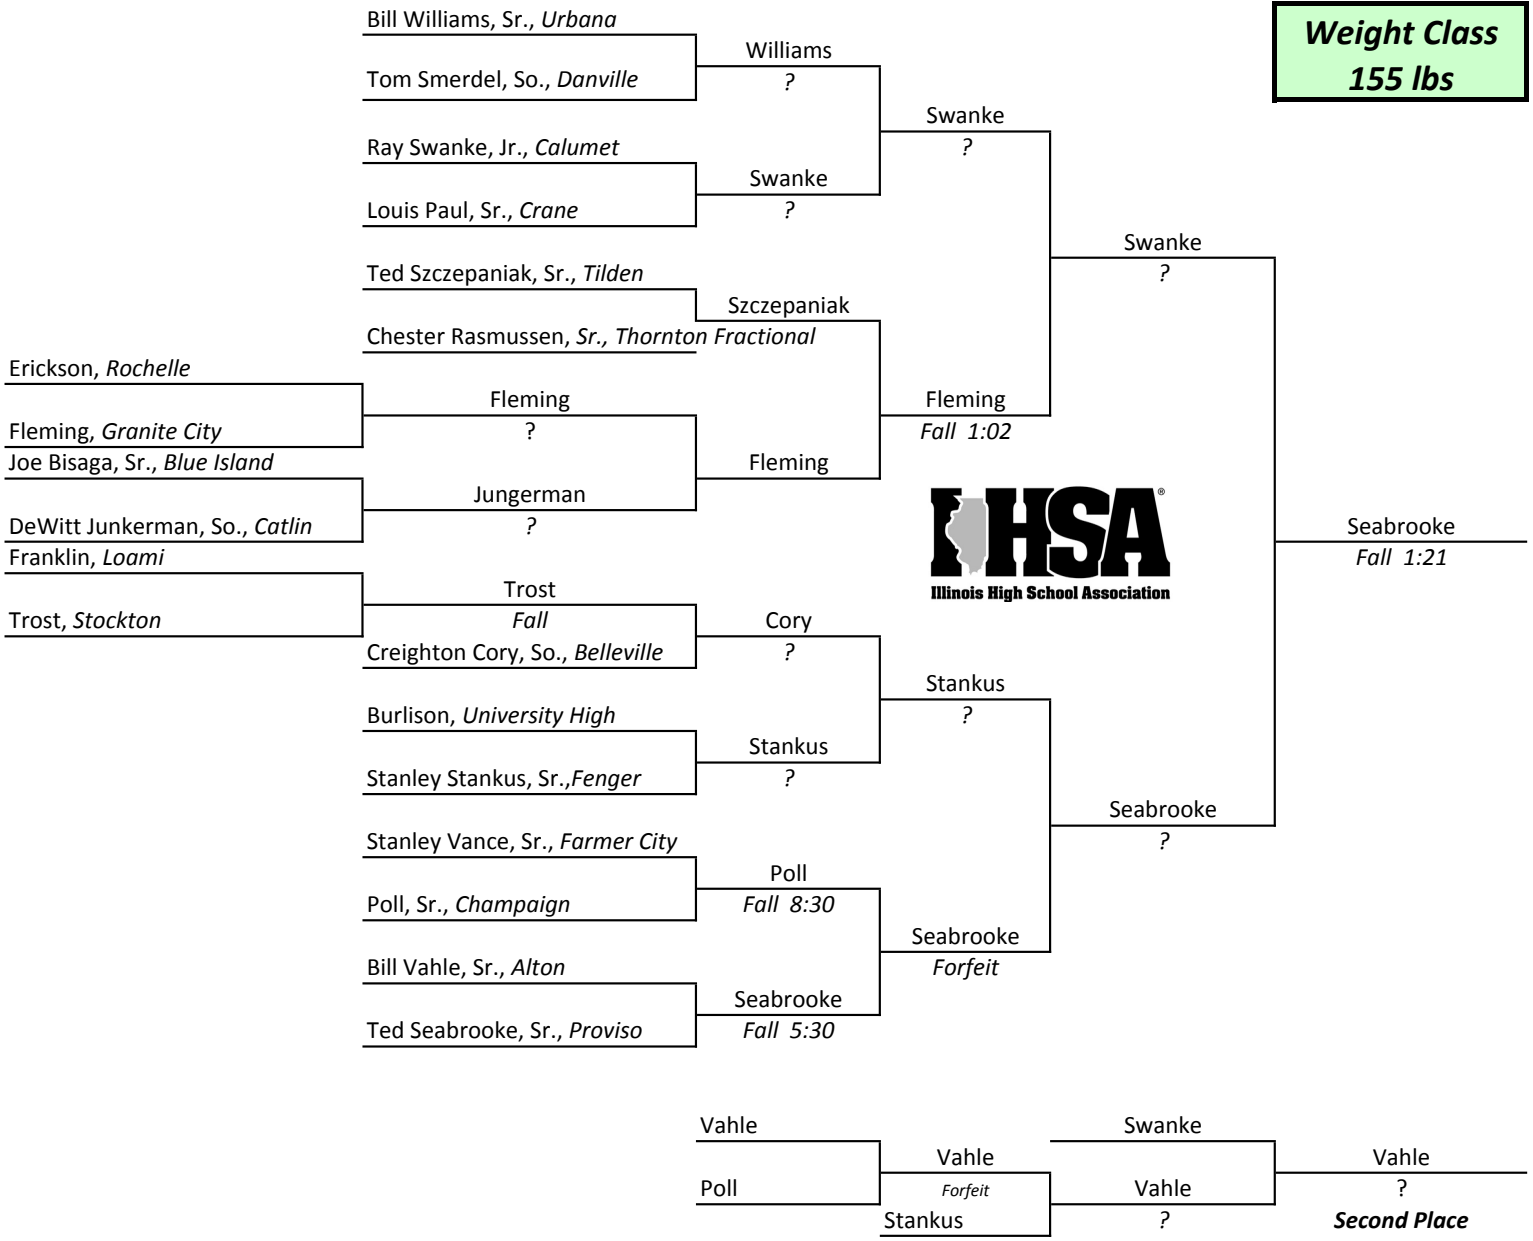

**Weight Class
155 lbs**

1st — Ted Seabrooke, Sr., Proviso
2nd — Bill Vahle, Sr., Alton
3rd — Roy Swanke, Jr., Calumet

IHSA STATE INDIVIDUAL 1938

**Weight Class
185 lbs**

**1st —Blair Remick, Sr., Proviso
2nd —Bob Wilson, Jr. Champaign
3rd —Mike Fisher, Sr. Tilden**