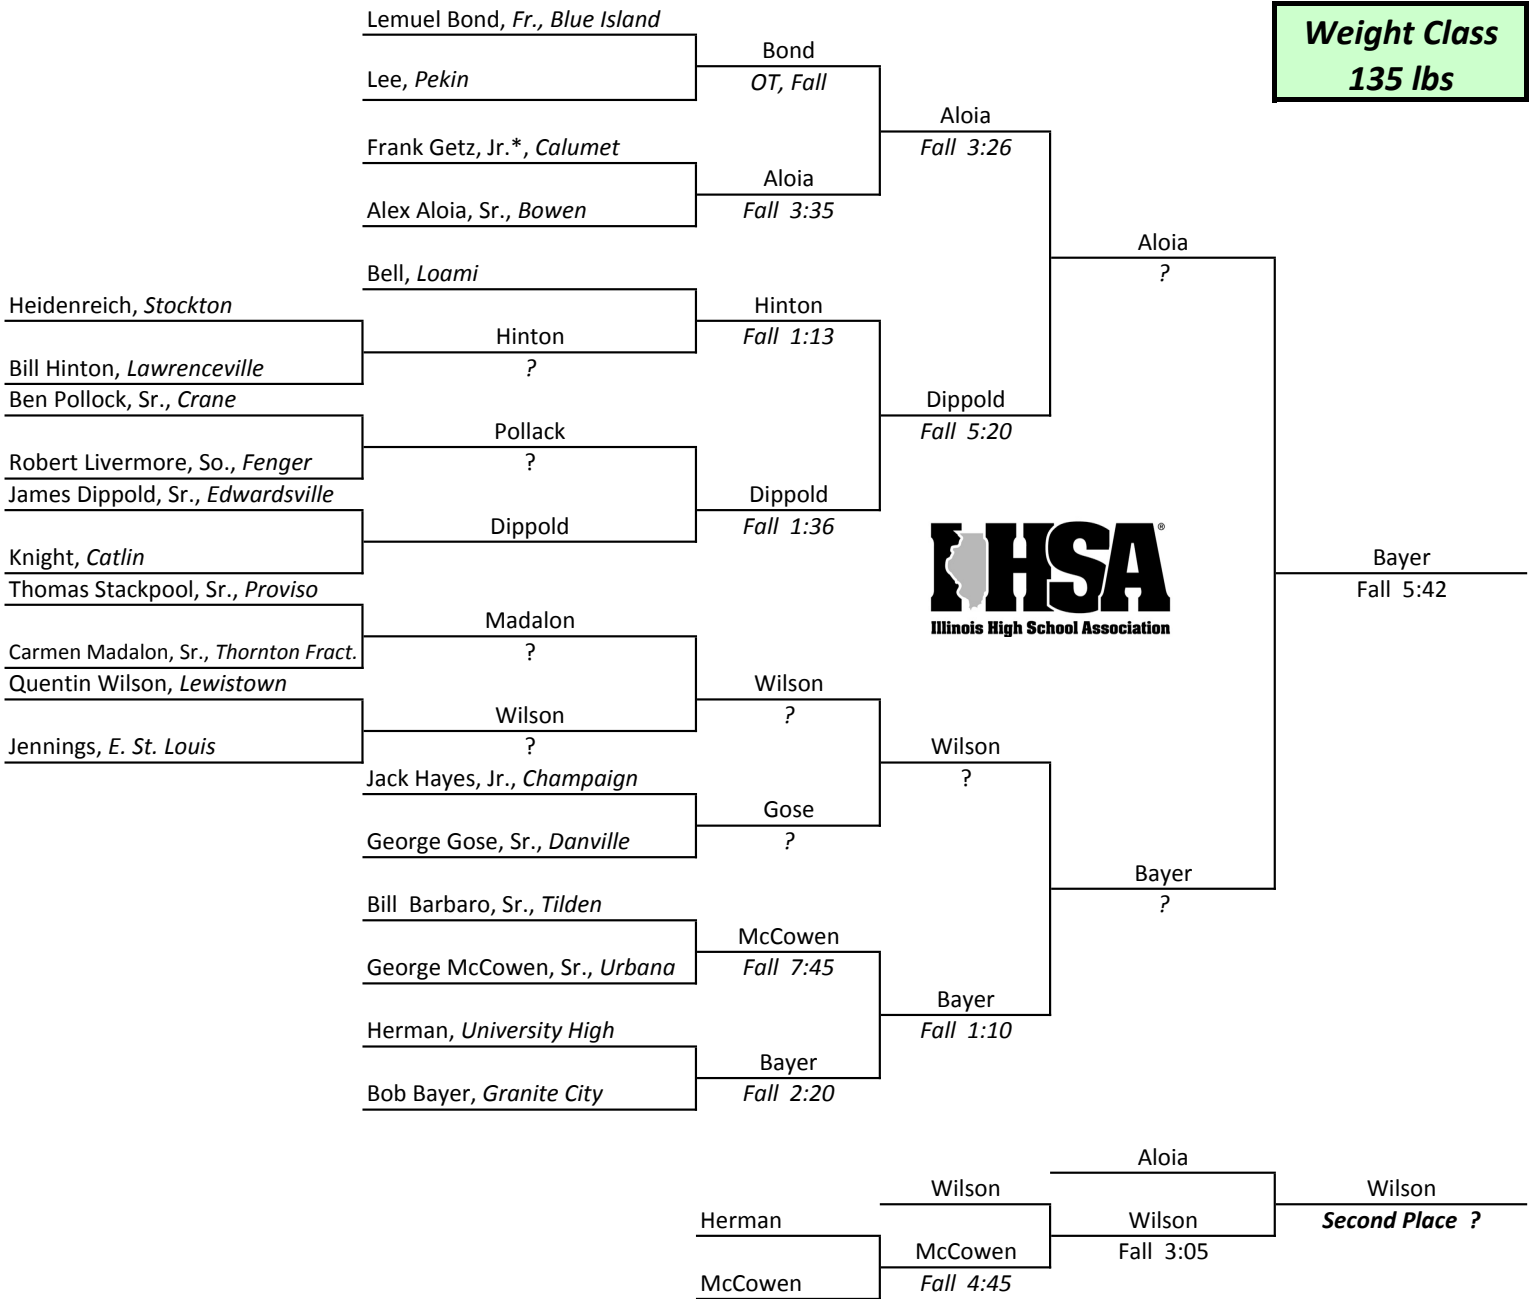

IHSA STATE INDIVIDUAL 1938

**Weight Class
135 lbs**

**1st — Bob Bayer, Granite City
2nd — Quentin Wilson, Lewistown
3rd — Alex Aloia, Bowen**