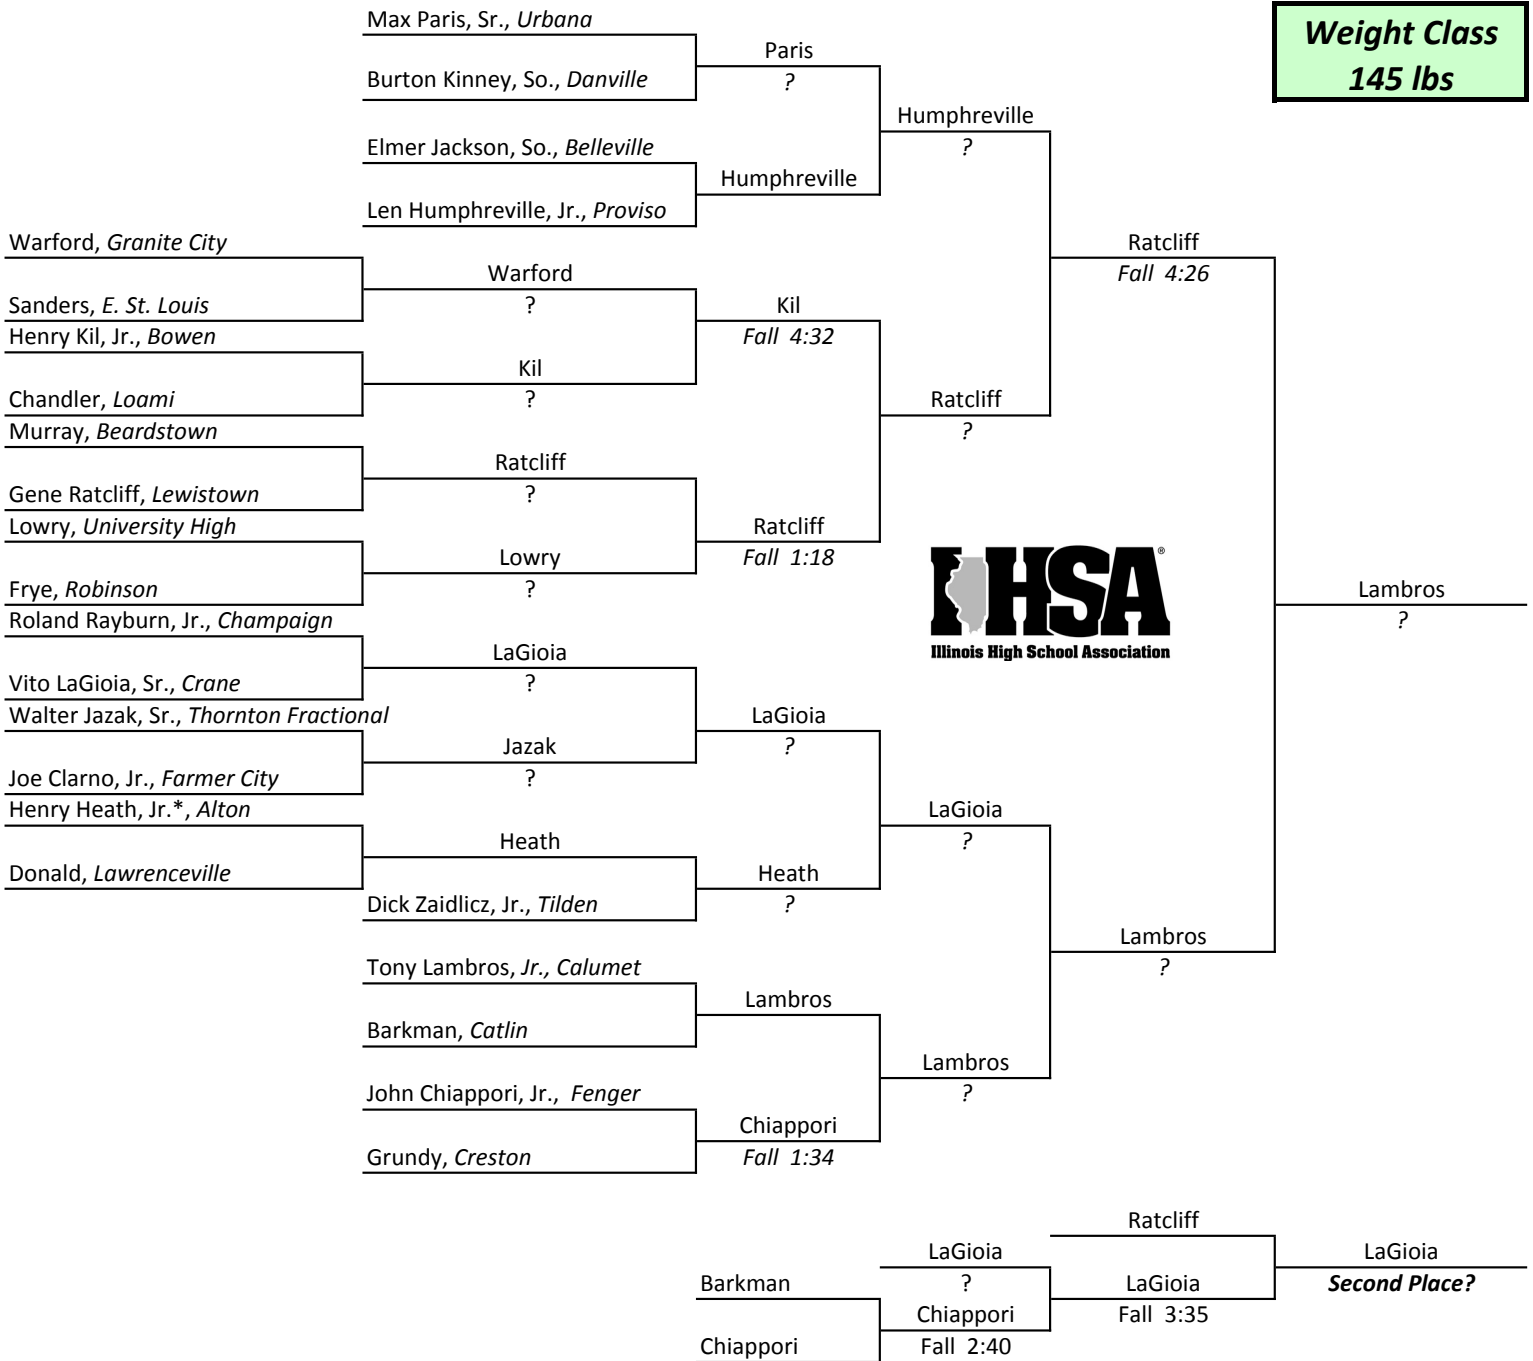

IHSA STATE INDIVIDUAL 1938

**Weight Class
145 lbs**